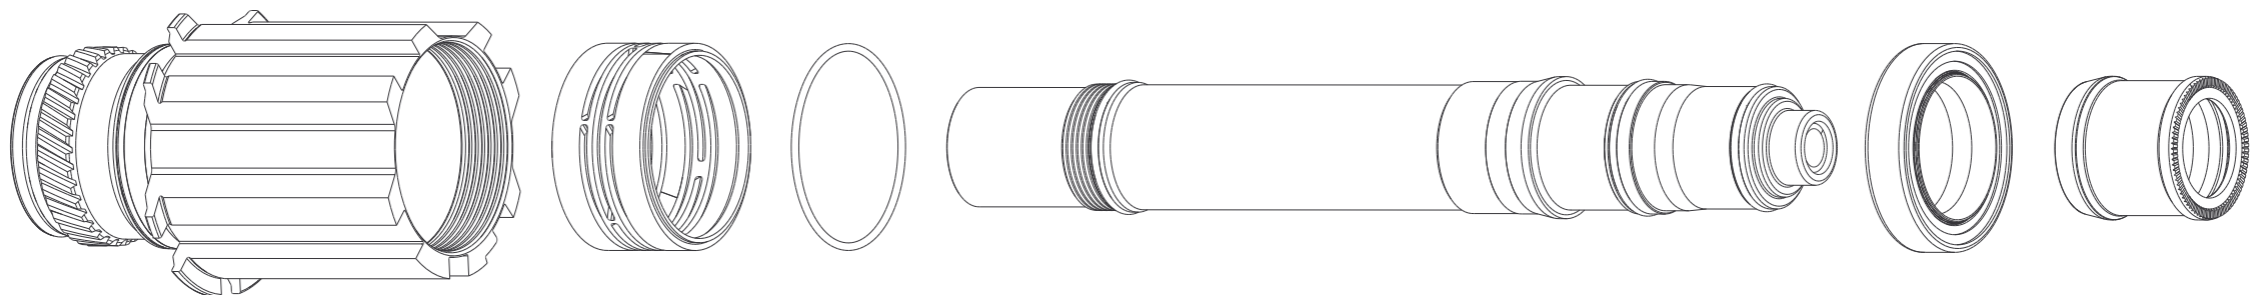

R45 COMPARISON: SHIMANO AND CAMPAGNOLO COMPATIBLE VERSIONS

PARTS COMMON TO BOTH:
HUB BODY, INTERNALS, ADJUSTING
CLAMP, AND QR INSERT

SHIMANO-COMPATIBLE R45 DRIVESHELL, INTERNALS, AND AXLE

CAMPAGNOLO-COMPATIBLE R45 DRIVESHELL, INTERNALS, AND AXLE

Description	part code	Price (R)
ADJ CLAMP	PHB710	£22.50
ADJ CONE	PHB725	£9.38
AXLE ASSBLY FRONT R45	PHB717	£27.99
AXLE ASBLY REAR SHIM R45	PHB718	£67.50
AXLE ASBLY REAR CAMPY R45	PHB753	£67.50
AXLE END	PHB724	£10.99
BEARING SPACER SPRING	PHB721	£15.00
BEARING DR SIDE OB R STEEL	PHB716	£40.99
BEARING DR SDE OB R CERAM	PHB731	£67.50
BEARING DR SDE	PHB723	£40.99
BEARING DR SDE CERAM	PHB730	£67.50
BEARING LARGE REAR	PHB715	£45.00
BEARING LARGE REAR CERAM	PHB732	£75.00
BEARING SMALL FR-RR CERA	PHB729	£67.50
BEARING SMALL FRONT STEEL	PHB713	£40.99
BEARING SMALL REAR	PHB714	£40.99
BEARING RETNER SILV CAMY	PHB755	£10.99
BEARING SEAL KIT	PHB564	£5.99
CASSETTE LKRING 12T CAMP	PHB756	£30.00
CASSETTE LKRING 11T CAMP	PHB757	£30.00
DRIVE RING PAIR STNLESS	PHB572	£67.50
DRIVE SPRING	PHB726	£9.50
DRIVESHELL COMPL SHIM	PHB727	£185.50
DRIVESHELL COMPL CAMPY	PHB728	£222.99
DRIVESHELL SPRING	PHB752	£15.00
DRIVESHELL EMPTY SHIM	PHB722	£72.99
DRIVESHELL EMPTY CAMPY	PHB750	£91.99
INNER WHITE SEAL SML HUB	PHB733	£0.99
O RING KIT FT HUB	PHB568	£0.99
O RING KIT RR HUB	PHB567	£0.99
O RING AXLE RET SILV CAMPY	PHB754	£0.99
O RING DRIVESHELL	PHB573	£0.99
QR INSERTS	PHB720	£12.99
SEAL & SNAPRING KIT FT	PHB565	£7.50
SEAL & SNAPRING KIT RR	PHB566	£7.50
SPRING RETAINER ASSY	PHB719	£10.99