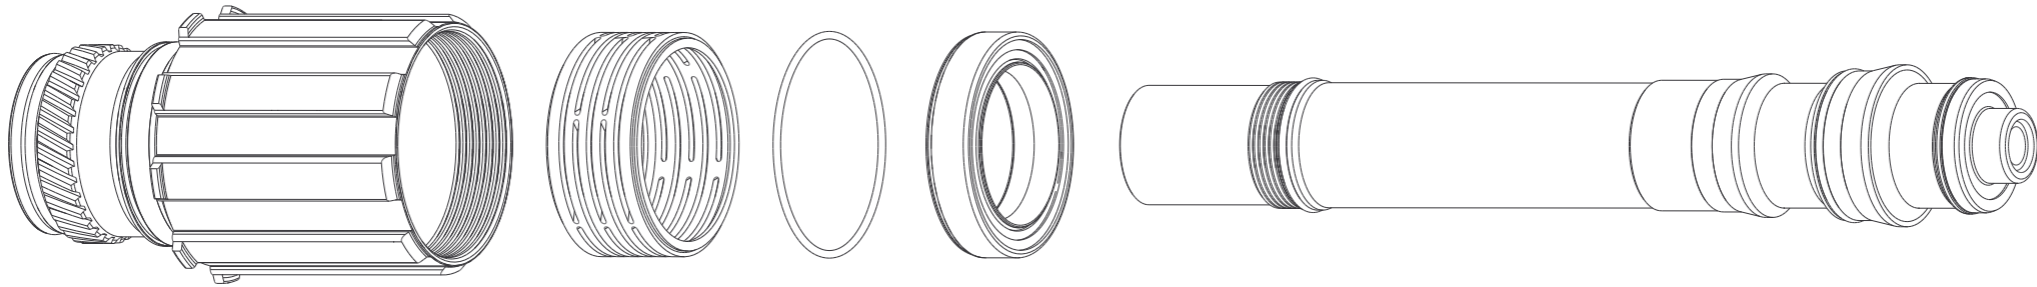

R45 COMPARISON: SHIMANO AND CAMPAGNOLO COMPATIBLE VERSIONS

PARTS COMMON TO BOTH:
HUB BODY, INTERNALS, ADJUSTING
CLAMP, AND QR INSERT

SHIMANO-COMPATIBLE R45 DRIVESHELL, INTERNALS, AND AXLE

CAMPAGNOLO-COMPATIBLE R45 DRIVESHELL, INTERNALS, AND AXLE

Description	part code	Price (R)
ADJ CLAMP	PHB710	£22.50
ADJ CONE	PHB725	£9.38
AXLE ASSBLY FRONT R45	PHB717	£27.99
AXLE ASBLY REAR SHIM R45	PHB718	£67.50
AXLE ASBLY REAR CAMPY R45	PHB753	£67.50
AXLE END	PHB724	£10.99
BEARING SPACER SPRING	PHB721	£15.00
BEARING DR SIDE OB R STEEL	PHB716	£40.99
BEARING DR SDE OB R CERAM	PHB731	£67.50
BEARING DR SDE	PHB723	£40.99
BEARING DR SDE CERAM	PHB730	£67.50
BEARING LARGE REAR	PHB715	£45.00
BEARING LARGE REAR CERAM	PHB732	£75.00
BEARING SMALL FR-RR CERA	PHB729	£67.50
BEARING SMALL FRONT STEEL	PHB713	£40.99
BEARING SMALL REAR	PHB714	£40.99
BEARING RETNER SILV CAMY	PHB755	£10.99
BEARING SEAL KIT	PHB564	£5.99
CASSETTE LKRING 12T CAMP	PHB756	£30.00
CASSETTE LKRING 11T CAMP	PHB757	£30.00
DRIVE RING PAIR STNLESS	PHB572	£67.50
DRIVE SPRING	PHB726	£9.50
DRIVESHELL COMPL SHIM	PHB727	£185.50
DRIVESHELL COMPL CAMPY	PHB728	£222.99
DRIVESHELL SPRING	PHB752	£15.00
DRIVESHELL EMPTY SHIM	PHB722	£72.99
DRIVESHELL EMPTY CAMPY	PHB750	£91.99
INNER WHITE SEAL SML HUB	PHB733	£0.99
O RING KIT FT HUB	PHB568	£0.99
O RING KIT RR HUB	PHB567	£0.99
O RING AXLE RET SILV CAMPY	PHB754	£0.99
O RING DRIVESHELL	PHB573	£0.99
QR INSERTS	PHB720	£12.99
SEAL & SNAPRING KIT FT	PHB565	£7.50
SEAL & SNAPRING KIT RR	PHB566	£7.50
SPRING RETAINER ASSY	PHB719	£10.99