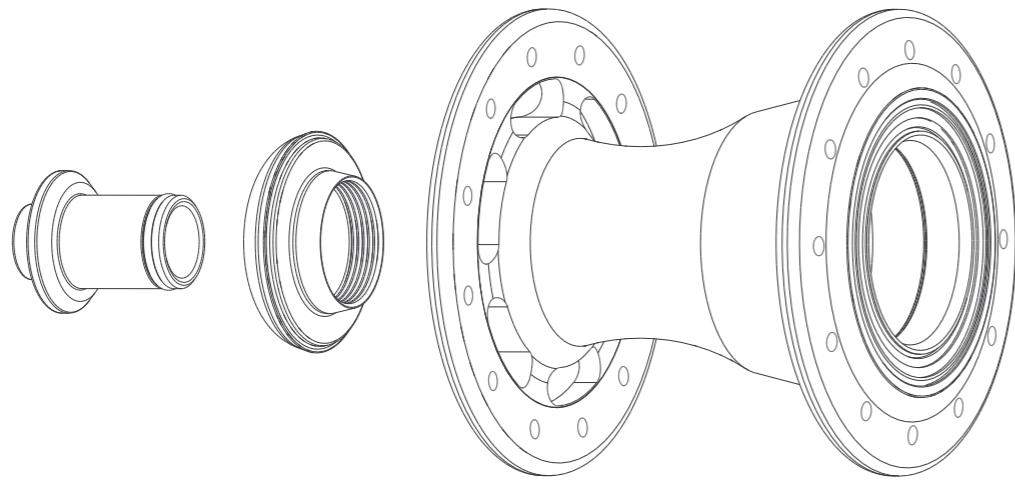

R45 COMPARISON: SHIMANO AND CAMPAGNOLO COMPATIBLE VERSIONS

PARTS COMMON TO BOTH:
HUB BODY, INTERNALS, ADJUSTING
CLAMP, AND QR INSERT

SHIMANO-COMPATIBLE R45 DRIVESHELL, INTERNALS, AND AXLE

CAMPAGNOLO-COMPATIBLE R45 DRIVESHELL, INTERNALS, AND AXLE

Description	part code	Price (R)
ADJ CLAMP	PHB710	£22.50
ADJ CONE	PHB725	£9.38
AXLE ASSBLY FRONT R45	PHB717	£27.99
AXLE ASBLY REAR SHIM R45	PHB718	£67.50
AXLE ASBLY REAR CAMPY R45	PHB753	£67.50
AXLE END	PHB724	£10.99
BEARING SPACER SPRING	PHB721	£15.00
BEARING DR SIDE OB R STEEL	PHB716	£40.99
BEARING DR SDE OB R CERAM	PHB731	£67.50
BEARING DR SDE	PHB723	£40.99
BEARING DR SDE CERAM	PHB730	£67.50
BEARING LARGE REAR	PHB715	£45.00
BEARING LARGE REAR CERAM	PHB732	£75.00
BEARING SMALL FR-RR CERA	PHB729	£67.50
BEARING SMALL FRONT STEEL	PHB713	£40.99
BEARING SMALL REAR	PHB714	£40.99
BEARING RETNER SILV CAMY	PHB755	£10.99
BEARING SEAL KIT	PHB564	£5.99
CASSETTE LKRING 12T CAMP	PHB756	£30.00
CASSETTE LKRING 11T CAMP	PHB757	£30.00
DRIVE RING PAIR STNLESS	PHB572	£67.50
DRIVE SPRING	PHB726	£9.50
DRIVESHELL COMPL SHIM	PHB727	£185.50
DRIVESHELL COMPL CAMPY	PHB728	£222.99
DRIVESHELL SPRING	PHB752	£15.00
DRIVESHELL EMPTY SHIM	PHB722	£72.99
DRIVESHELL EMPTY CAMPY	PHB750	£91.99
INNER WHITE SEAL SML HUB	PHB733	£0.99
O RING KIT FT HUB	PHB568	£0.99
O RING KIT RR HUB	PHB567	£0.99
O RING AXLE RET SILV CAMPY	PHB754	£0.99
O RING DRIVESHELL	PHB573	£0.99
QR INSERTS	PHB720	£12.99
SEAL & SNAPRING KIT FT	PHB565	£7.50
SEAL & SNAPRING KIT RR	PHB566	£7.50
SPRING RETAINER ASSY	PHB719	£10.99